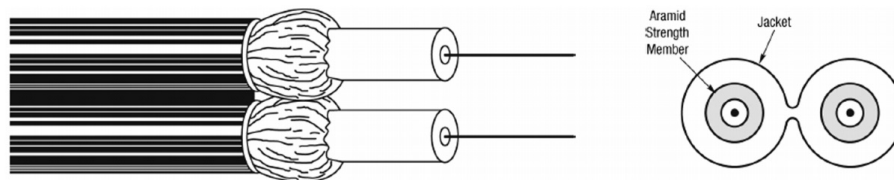

Enbeam OM2 Multimode 50/125 2 Core Zipcord Fibre Optic Cable LS0H Orange

Item Code: 202-058

Cross-section diagram

Additional specifications

Features	Values
Insertion Loss	< 0.2 dB
Durability (500 Mating)	0.2 dB Max Increase
Operating Temperature	-40°C to +80°C
Retention Force	200 - 600 grams

Part Number Table

Part Number	Description
202-052	Enbeam OM1 Multimode 62.5/125 2 Core Zipcord Fibre Optic Cable LS0H Orange
202-054	Enbeam OM1 Multimode 62.5/125 2 Core Zipcord Fibre Optic Cable LS0H Grey
202-058	Enbeam OM2 Multimode 50/125 2 Core Zipcord Fibre Optic Cable LS0H Orange
202-059	Enbeam OM3 Multimode 50/125 2 Core Zipcord Fibre Optic Cable LS0H Orange
202-060	Enbeam OS2 Singlemode 9/125 2 Core Zipcord Fibre Optic Cable LS0H Yellow
202-130	Enbeam OM3 Multimode 50/125 2 Core Zipcord Fibre Optic Cable LS0H Black
203-060	Enbeam OS2 Singlemode 9/125 2 Core Zipcord Fibre Optic Cable LS0H Yellow
203-064	Enbeam OM3 Multimode 50/125 2 Core Zipcord Fibre Optic Cable LS0H Aqua

Excel is a world class premium performing end to end infrastructure solution designed, Manufactured, supported and delivered without compromise.

Contact us at sales@excel-networking.com

E&OE. Excel is a registered trade name of Mayflex Holdings Ltd.